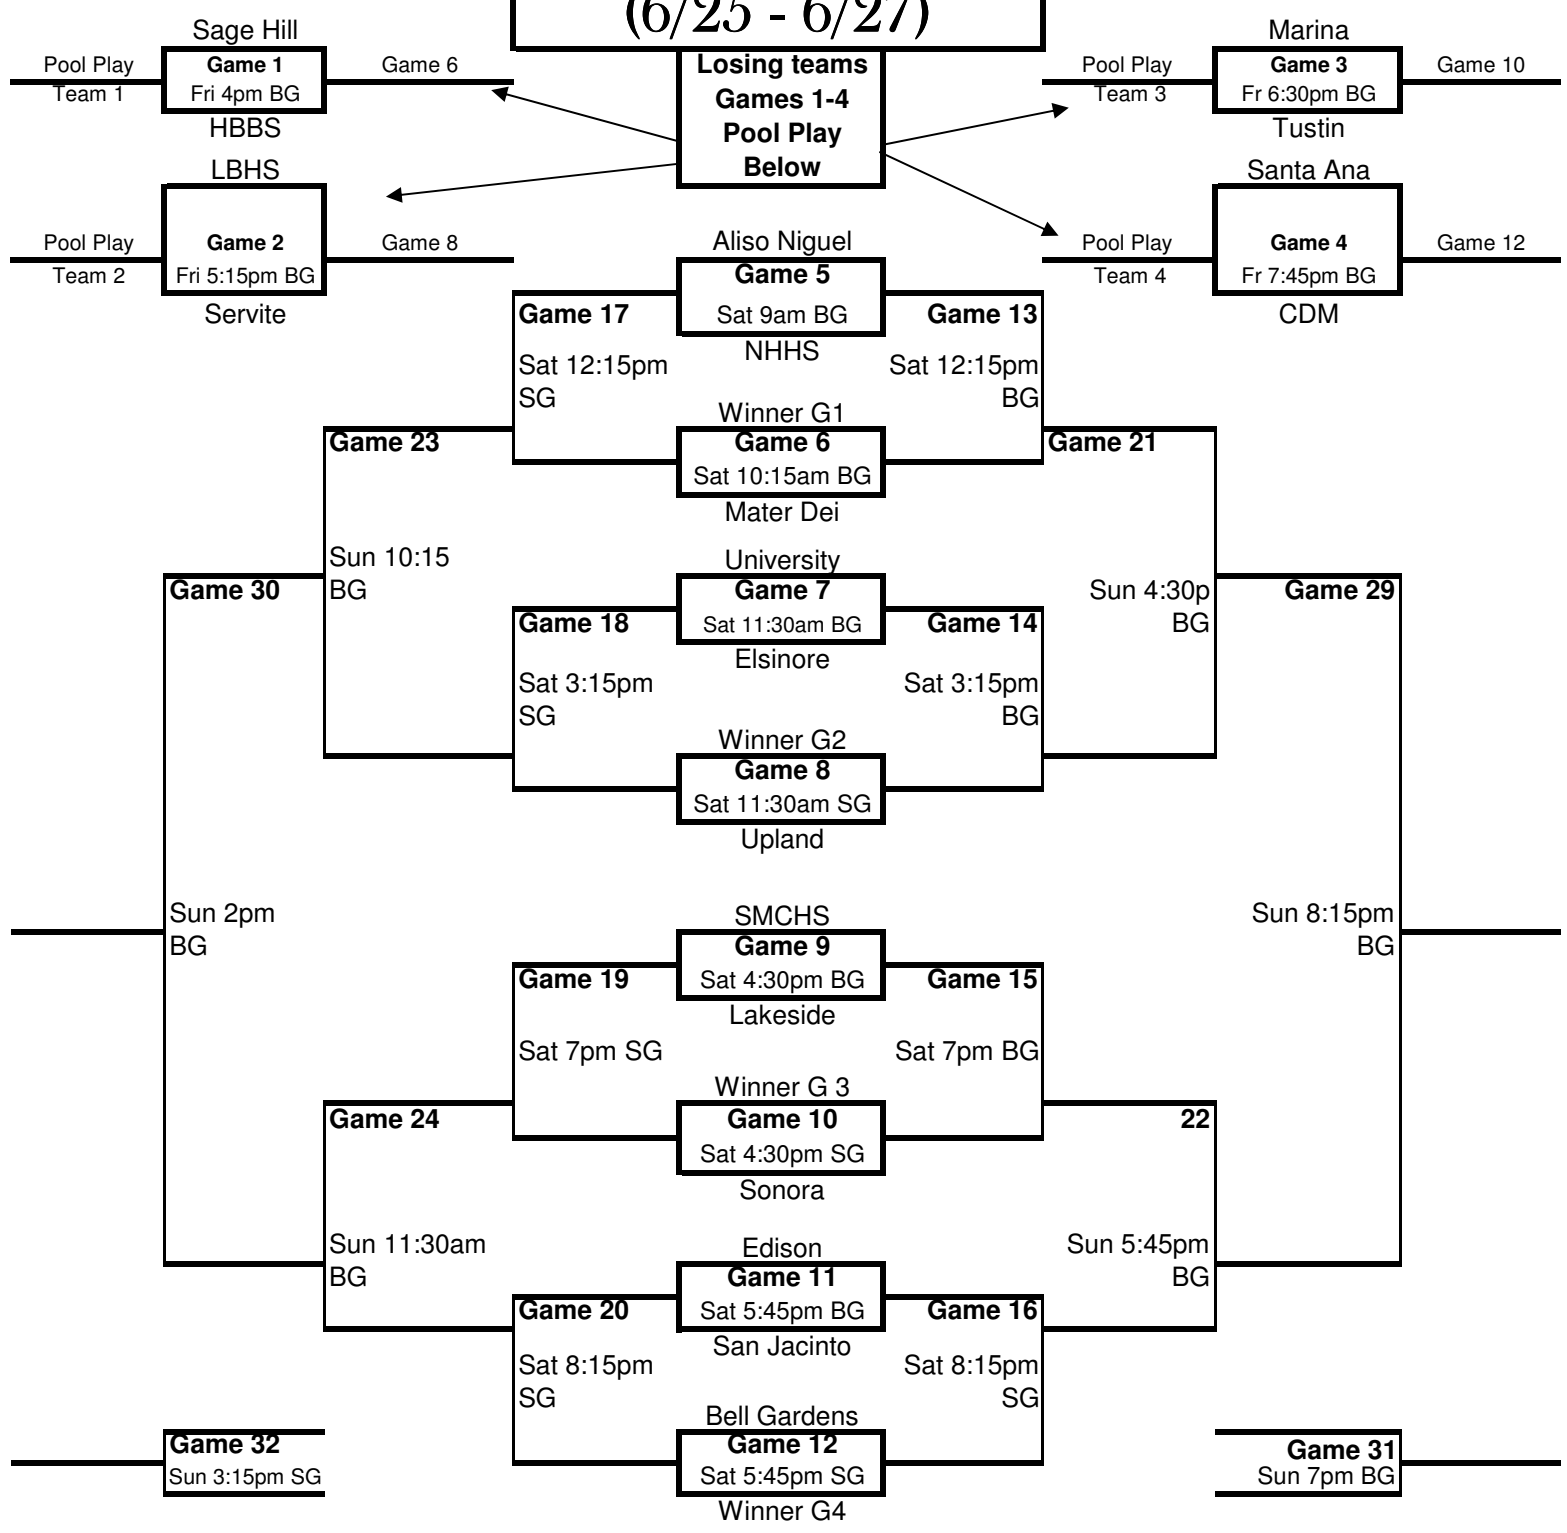

2010 CDM Summer Varsity Tournament

(6/25 - 6/27)

POOL PLAY		
Game #	Teams	Time
37	1 Vs. 2	Sat 9amSG
38	3 Vs. 4	Sat 10:15 SG
39	1 Vs. 3	Sat 2pm SG

POOL PLAY		
Game #	Teams	Time
40	2 Vs. 4	Sat 9am SG
41	1 Vs. 4	Sun 9am SG
42	2 Vs. 3	Sun 11:30am SG