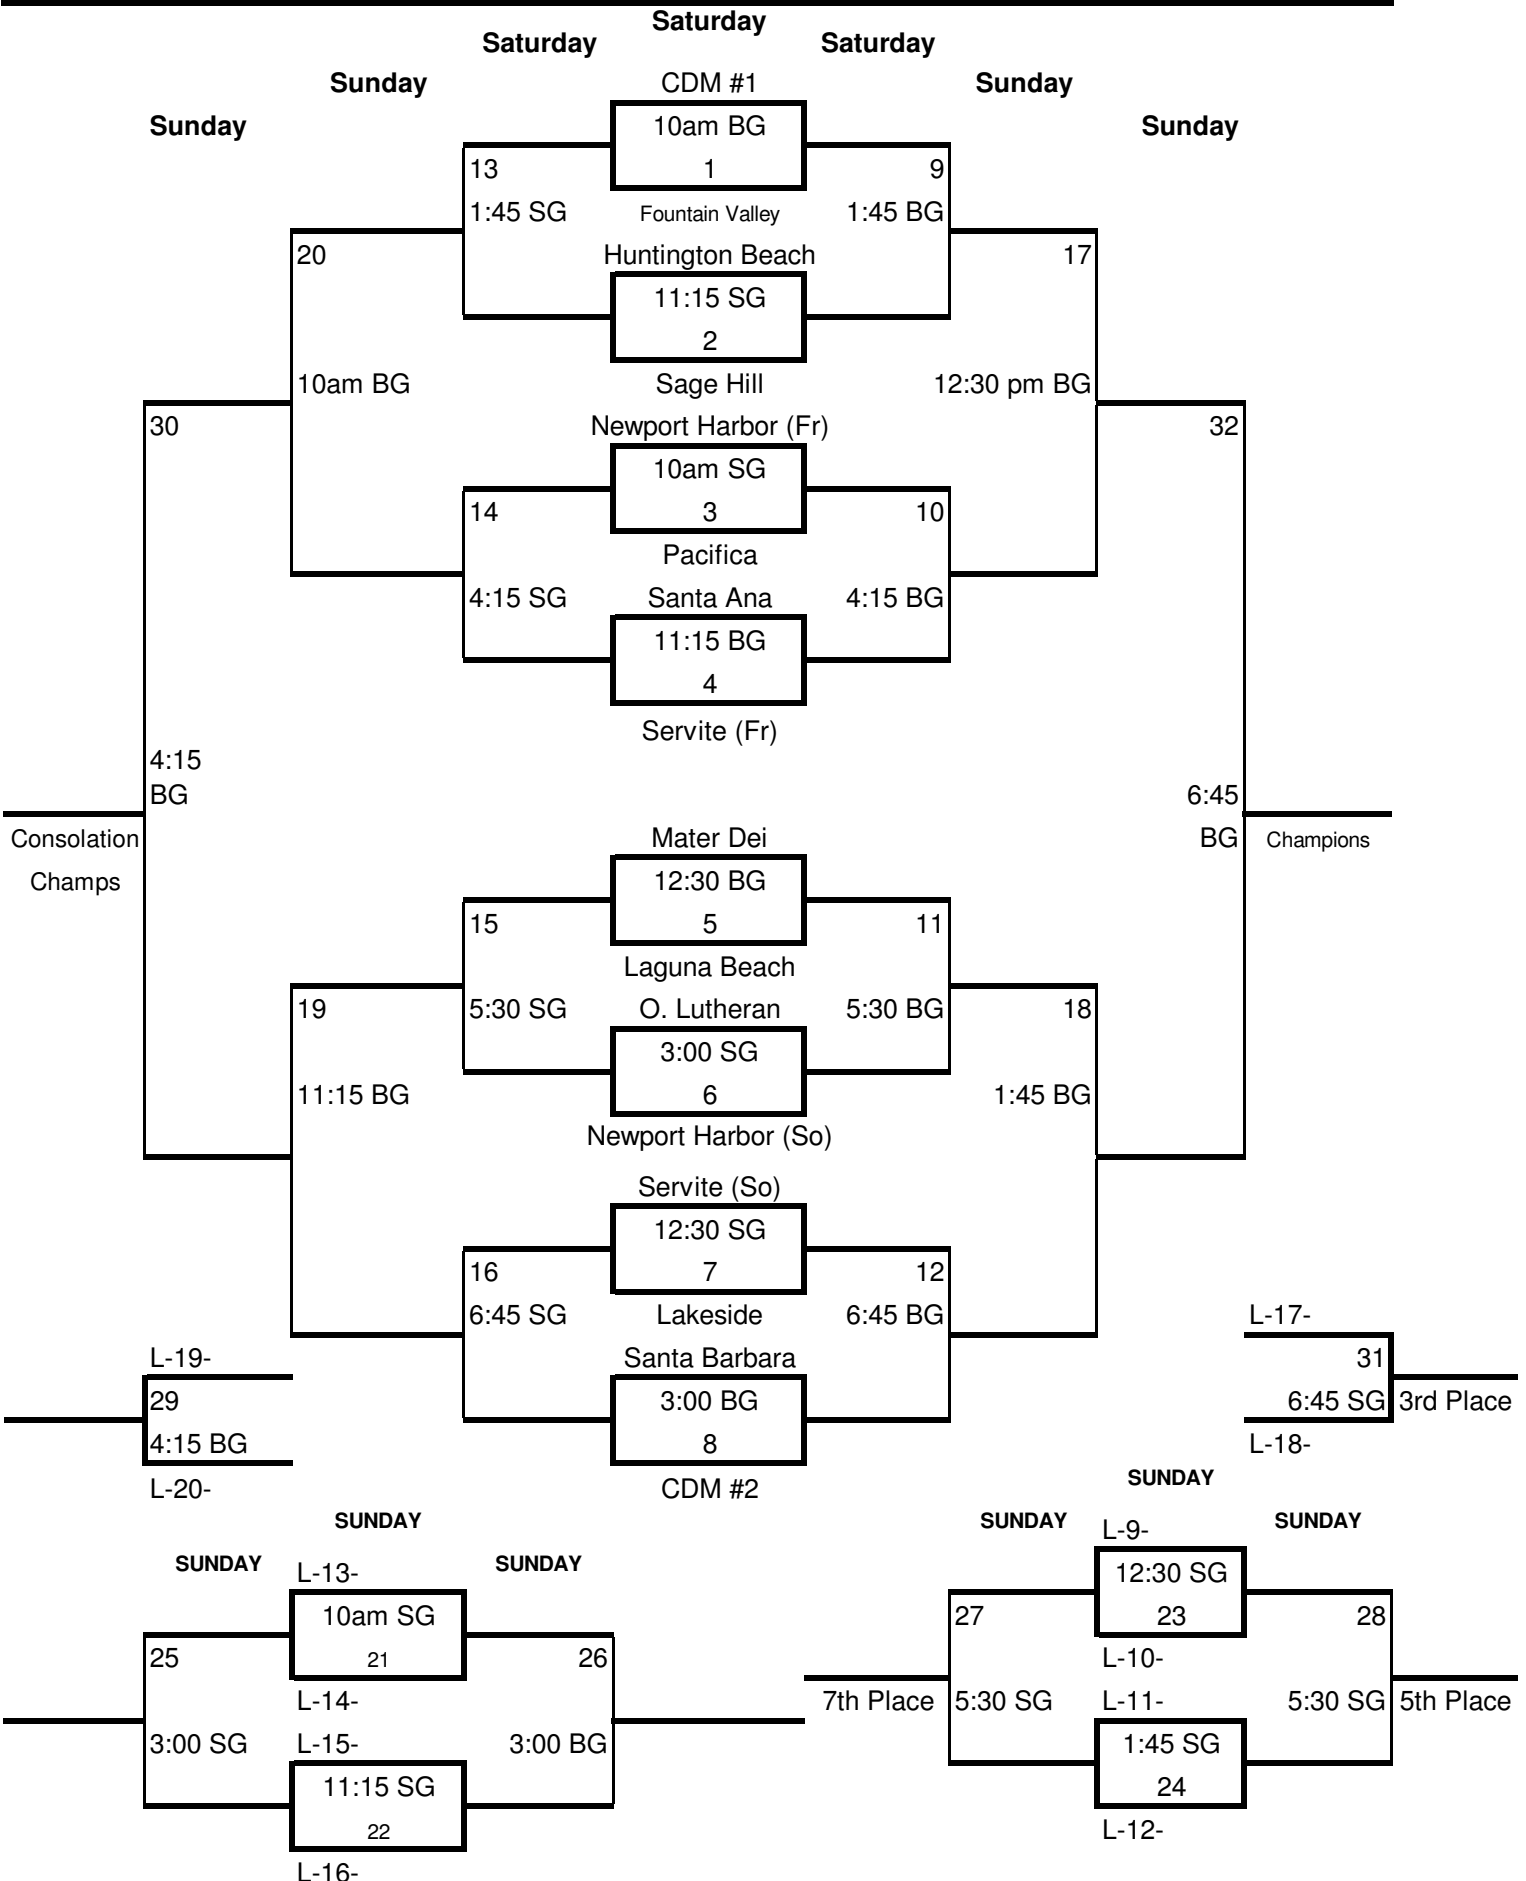

2010 CDM Summer Frosh/Soph Tournament

July 16 - 18

Bottom team is considered HOME and wears light Uniform

SG - Small Gym **BG - Big Gym**